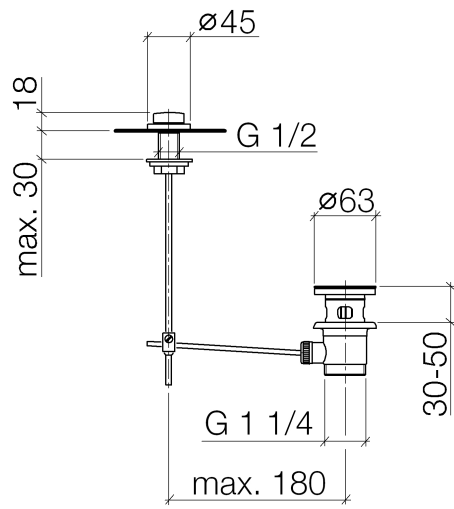

Basin Waste with knob for deck mounting 1 1/4" - Light Gold

IMO

10 200 970

Fits: IMO, LULU, MADISON, MEM, TARA,
CL.1, LISSÉ, VAIA, META, CYO

	Light Gold	10 200 970-26
	Chrome	10 200 970-00
	Brushed Platinum	10 200 970-06
	Platinum	10 200 970-08
	Durabress (23kt Gold)	10 200 970-09
	Dark Chrome	10 200 970-19
	Brushed Light Gold	10 200 970-27
	Brushed Durabress (23kt Gold)	10 200 970-28
	Matte Black	10 200 970-33
	Brushed Bronze	10 200 970-42
	Brushed Champagne (22kt Gold)	10 200 970-46
	Champagne (22kt Gold)	10 200 970-47
	Brushed Chrome	10 200 970-93
	Brushed Dark Platinum	10 200 970-99

Basin Waste with knob for deck mounting 1 1/4" - Light Gold

IMO

10 200 970

Only suitable for basins with an overflow.

10 200 970

10 200 970

Parts for other finishes can be found here: [Chrome](#)

Spare parts list

No.	Item Number	Name	Quantity used	Delivery time
1	09 21 33 001-26	handle	1	60
2	09 14 10 007 90	seal	2	2
3	09 31 09 004-26	pull-rod	1	60
4	09 18 40 022-26	sleeve	1	60
5	09 14 10 095 90	seal	1	2
6	09 14 05 012 90	seal	1	2
7	09 14 40 001 90	seal	1	60
8	09 23 10 010 90	nut	1	2
9	90 11 01 001 00-26	pop-up waste	1	30