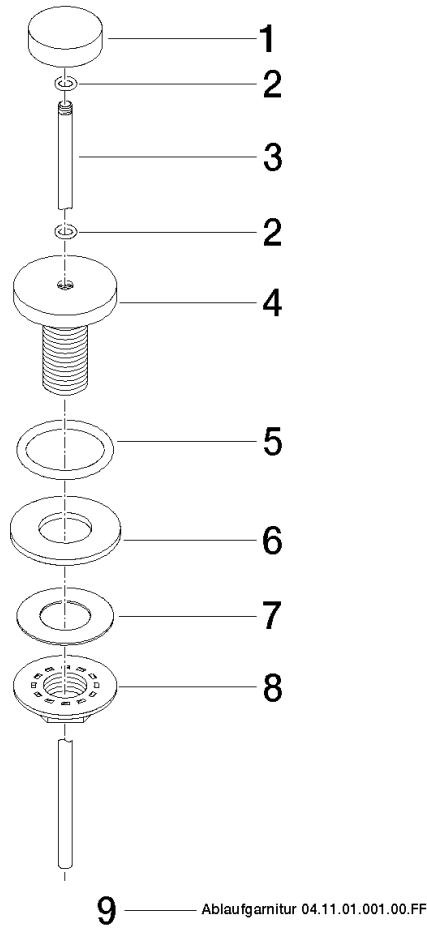

Basin Waste with knob for deck mounting 1 1/4" - Light Gold

IMO

10 200 970

Fits: IMO, LULU, MADISON, MEM, TARA,
CL.1, LISSÉ, VAIA, META, CYO

	Light Gold	10 200 970-26
	Chrome	10 200 970-00
	Brushed Platinum	10 200 970-06
	Platinum	10 200 970-08
	Durabress (23kt Gold)	10 200 970-09
	Dark Chrome	10 200 970-19
	Brushed Light Gold	10 200 970-27
	Brushed Durabress (23kt Gold)	10 200 970-28
	Matte Black	10 200 970-33
	Brushed Bronze	10 200 970-42
	Brushed Champagne (22kt Gold)	10 200 970-46
	Champagne (22kt Gold)	10 200 970-47
	Brushed Chrome	10 200 970-93
	Brushed Dark Platinum	10 200 970-99

Basin Waste with knob for deck mounting 1 1/4" - Light Gold

IMO

10 200 970

Only suitable for basins with an overflow.

10 200 970

10 200 970

Parts for other finishes can be found here: [Chrome](#)

Spare parts list

No.	Item Number	Name	Quantity used	Delivery time
1	09 21 33 001-26	handle	1	60
2	09 14 10 007 90	seal	2	2
3	09 31 09 004-26	pull-rod	1	60
4	09 18 40 022-26	sleeve	1	60
5	09 14 10 095 90	seal	1	2
6	09 14 05 012 90	seal	1	2
7	09 14 40 001 90	seal	1	60
8	09 23 10 010 90	nut	1	2
9	90 11 01 001 00-26	pop-up waste	1	30